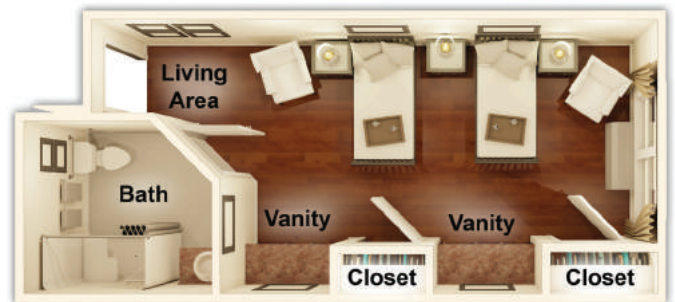

OUR LARGE AND SPACIOUS ROOMS ARE DESIGNED TO PROVIDE THE HIGHEST LEVEL OF PERSONALIZED CARE AND TO MEET THE UNIQUE PREFERENCES OF EACH RESIDENT.

Private Suite | 292 Square Feet

One Bedroom | 456 Square Feet

Deluxe Studio | 420 Square Feet

Two Bedroom | 539 Square Feet

CALL TODAY:
864.332.4511

OUR LARGE AND SPACIOUS ROOMS ARE DESIGNED TO PROVIDE THE HIGHEST LEVEL OF PERSONALIZED CARE AND TO MEET THE UNIQUE PREFERENCES OF EACH RESIDENT.

Private Suite | 292 Square Feet

Deluxe Suite | 340 Square Feet

Two Bedroom | 539 Square Feet

CALL TODAY:
864.332.4511